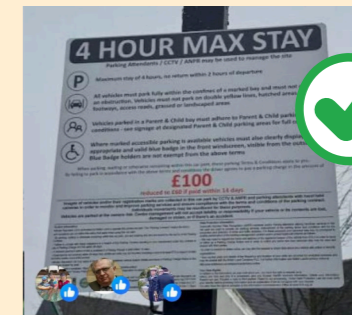

WALNUT TREE: Double yellow lines success

KINGSTON PARKING:
Disabled bays are for disabled drivers.

Disabled individuals who rely on the reserved parking spaces at Kingston shops were upset that drivers without disabled blue badges were taking up those places. **Duncan Banks** complained to the shopping centre management, action was

WALNUT TREE:
Damaged verges across the ward

Visitors to Walnut Tree must think we don't care about our verges. Lorries and buses have been mounting the kerbs to get around parked cars. This example on a curve on Lichfield Down is the worse one. When the weather is drier it will be filled in.