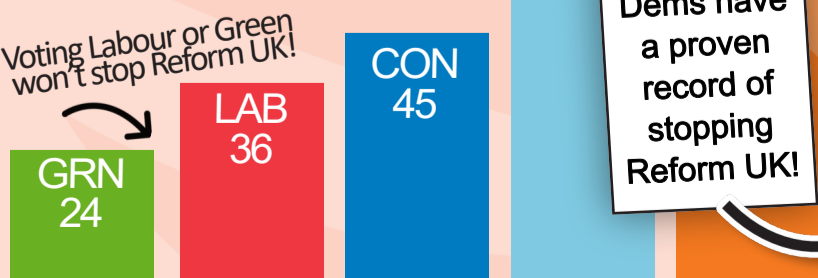

Council by-elections won per party across the UK in

The Lib Dems have a proven record of stopping Reform UK!

“Over Half Of Labour's 2024 Vote Is Considering Switching To Lib Dems.”
PoliticsHome

“Labour's polling collapse is historic.”
sky news

“Lib Dems 'will be at the front' of the fight against Nigel Farage at the next election.”
itv NEWS

“Lib Dems win council seat after Reform resignation.”
BBC NEWS

“The Lib Dems are the party 'most likely to see off Reform UK'.”
YouGov

Contact Us

Cllr Ben Adewale

07943 886222

ben4libdem@gmail.com

Cllr Duncan Banks

07399 565677

DuncanLibDem@outlook.com

Cllr Clare Tevlin

07565 350014

ClareTevlin.LibDems@gmail.com

Walton Ward Focus Team

MK Lib Dems PO Box 3800, Milton Keynes, MK16 6AA